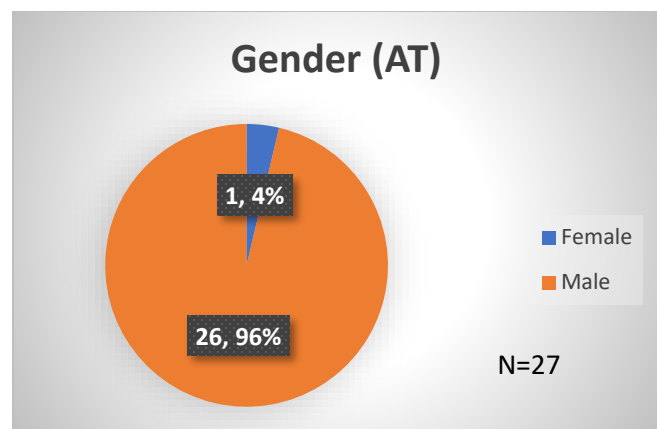

Daily Data Dashboard – January 23, 2024

Demographics for JTDC Population

Tuesday Morning Midnight Count

Total # of probation Involved youth¹: 1,319

¹ Probation Active: Any youth who is pending sentencing with an active social history, has been formally placed on probation or supervision with Cook County Juvenile Probation on the date of the report.

*Age, Gender and Race for Criminal Court population (N=2) is not represented in this report.

Daily Data Dashboard – January 23, 2024
Demographics for JTDC Population
Tuesday Morning Midnight Count