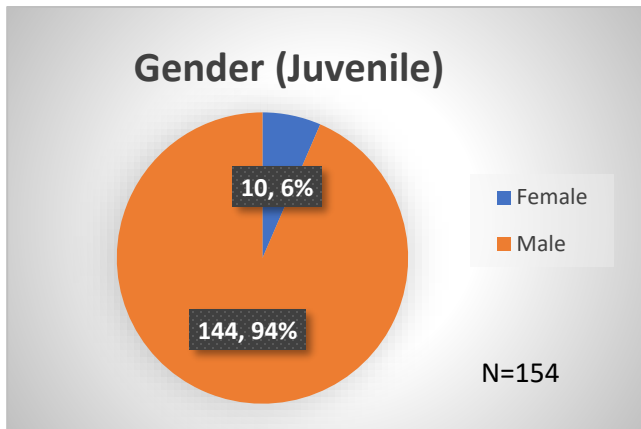

Daily Data Dashboard – January 23, 2024

Demographics for JTDC Population

Tuesday Morning Midnight Count

Total # of probation Involved youth¹: 1,319

¹ Probation Active: Any youth who is pending sentencing with an active social history, has been formally placed on probation or supervision with Cook County Juvenile Probation on the date of the report.

*Age, Gender and Race for Criminal Court population (N=2) is not represented in this report.

Daily Data Dashboard – January 23, 2024
Demographics for JTDC Population
Tuesday Morning Midnight Count