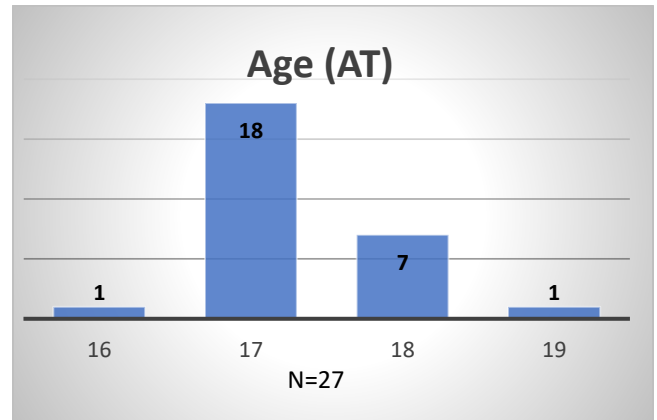

Daily Data Dashboard – January 23, 2024

Demographics for JTDC Population

Tuesday Morning Midnight Count

Total # of probation Involved youth¹: 1,319

¹ Probation Active: Any youth who is pending sentencing with an active social history, has been formally placed on probation or supervision with Cook County Juvenile Probation on the date of the report.

*Age, Gender and Race for Criminal Court population (N=2) is not represented in this report.

Daily Data Dashboard – January 23, 2024
Demographics for JTDC Population
Tuesday Morning Midnight Count