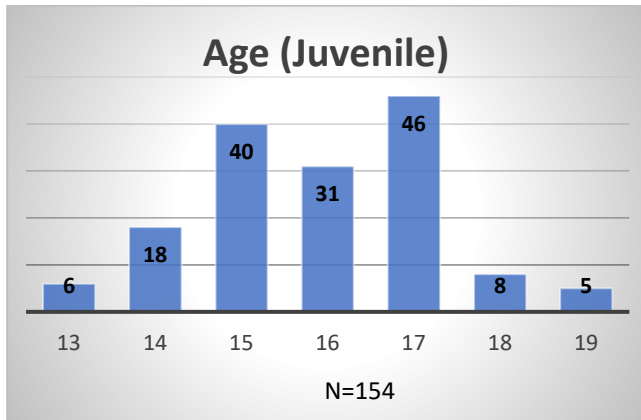

Daily Data Dashboard – January 23, 2024

Demographics for JTDC Population

Tuesday Morning Midnight Count

Total # of probation Involved youth¹: 1,319

¹ Probation Active: Any youth who is pending sentencing with an active social history, has been formally placed on probation or supervision with Cook County Juvenile Probation on the date of the report.

*Age, Gender and Race for Criminal Court population (N=2) is not represented in this report.

Daily Data Dashboard – January 23, 2024
Demographics for JTDC Population
Tuesday Morning Midnight Count