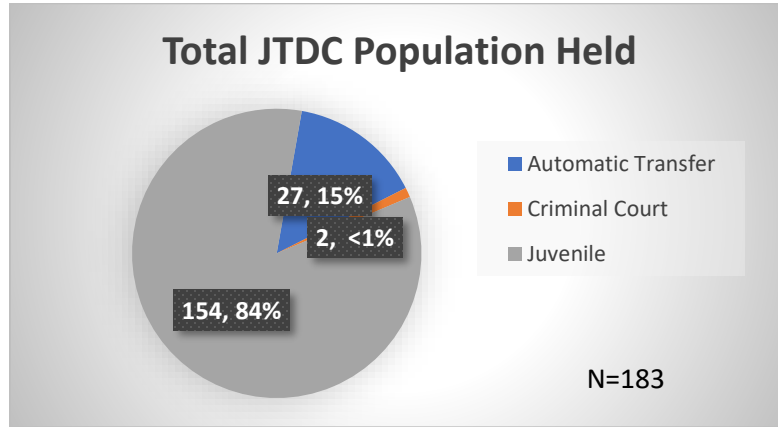

Daily Data Dashboard – January 23, 2024

Demographics for JTDC Population

Tuesday Morning Midnight Count

Total # of probation Involved youth¹: 1,319

¹ Probation Active: Any youth who is pending sentencing with an active social history, has been formally placed on probation or supervision with Cook County Juvenile Probation on the date of the report.

*Age, Gender and Race for Criminal Court population (N=2) is not represented in this report.

Daily Data Dashboard – January 23, 2024
Demographics for JTDC Population
Tuesday Morning Midnight Count